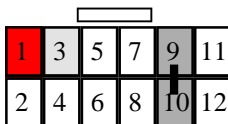

29-006A Panasonic
AV head-units

29-009 Siemens
VDO

29-008 Sony
3v & 5v units

29-011 Zenec

29-020 Pioneer &
Sony

Special external drive
PCB version

CHOOSE THE CORRECT HEAD-UNIT ADAPTER FROM THOSE BELOW

29-001 Alpine