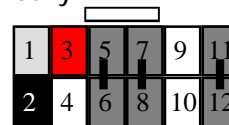

29-020 Pioneer &
Sony

Special external drive
PCB version