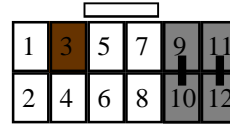

CHOOSE THE CORRECT HEAD-UNIT ADAPTER FROM THOSE BELOW

29-001 Alpine

29-002 Blaupunkt

29-003 Clarion

29-004 JVC

29-005 Kenwood
Single wire

29-005D Kenwood
4 pin DIN Plug

29-006 Panasonic
Standard CD units