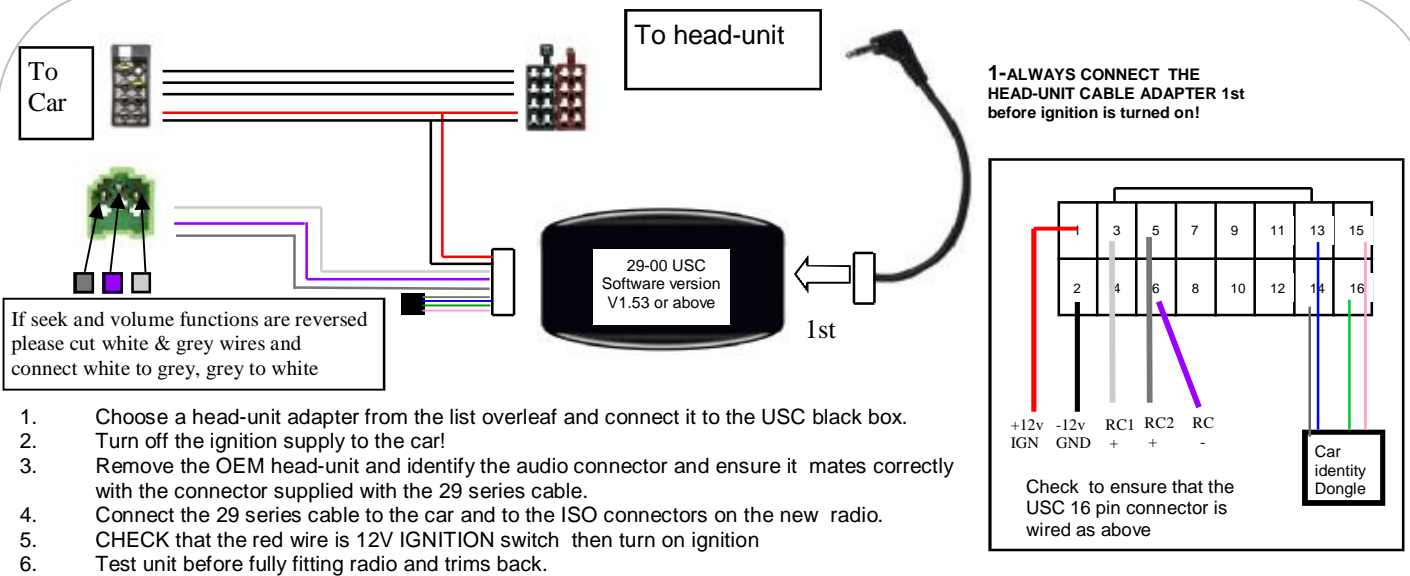

E-Mail: sales@incartec.co.uk
 Website: www.incartec.co.uk

Steering Control Adapter
29-655
 Alfa 156 (03>), Alfa 147 & GT

If Problems: Check that correct adapter has been used and links are in the correct place. Always disconnect from the power supply if you change the head-unit adapter lead. Check that Red wire is 12V ignition and not Permanent power. Check that head-unit is earthed and black wire is earth. Check all connections are the same as the wiring diagram shown here. Swap white and grey wires if functions are reversed!

E-Mail: sales@incartec.co.uk
 Website: www.incartec.co.uk

Steering Control Adapter
29-655
 Alfa 156 (03>), Alfa 147 & GT

If Problems: Check that correct adapter has been used and links are in the correct place. Always disconnect from the power supply if you change the head-unit adapter lead. Check that Red wire is 12V ignition and not Permanent power. Check that head-unit is earthed and black wire is earth. Check all connections are the same as the wiring diagram shown here. Swap white and grey wires over if functions are reversed.