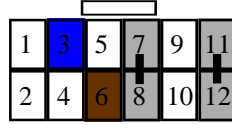

29-002 Blaupunkt