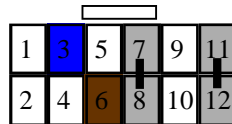

29-002 Blaupunkt