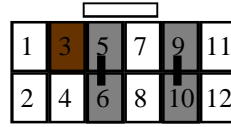

29-006A Panasonic
AV head-units