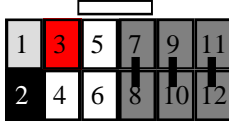

29-009 Siemens
VDO