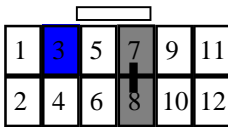

CHOOSE THE CORRECT HEAD-UNIT ADAPTER FROM THOSE BELOW

29-001 Alpine

29-002 Blaupunkt

29-003 Clarion

29-004 JVC

29-005 Kenwood
Single wire

29-005D Kenwood
4 pin DIN Plug

29-006 Panasonic
Standard CD units