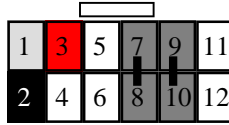

29-008 Sony
3v & 5v units