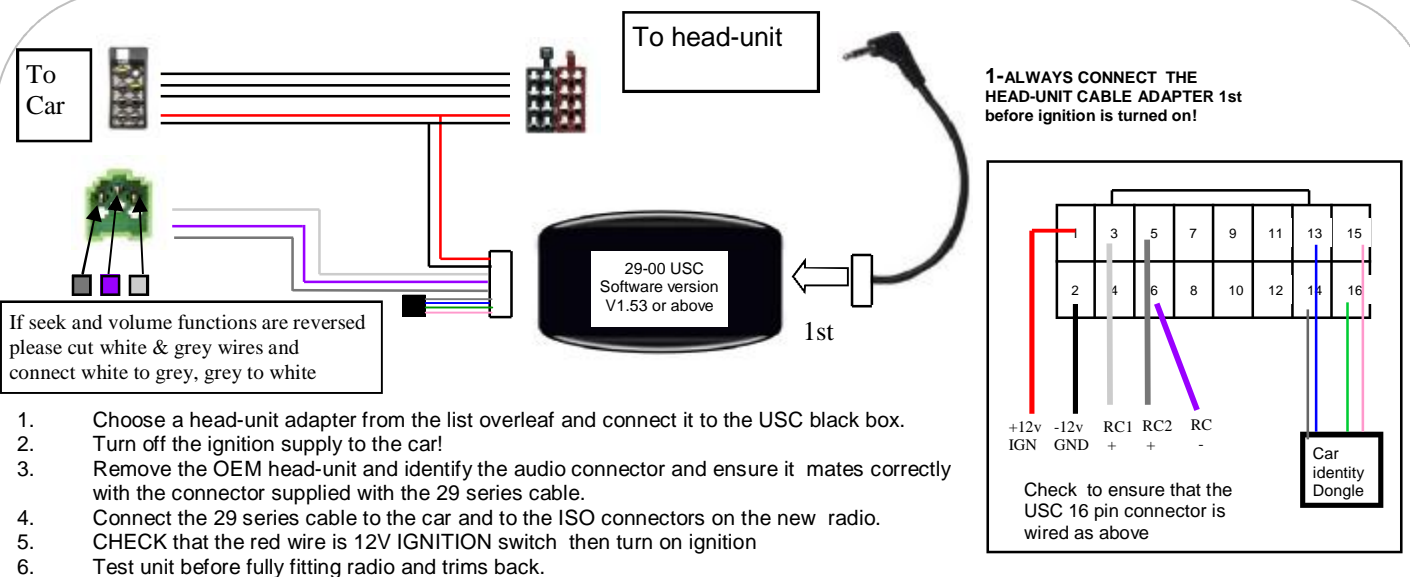

E-Mail: sales@incartec.co.uk
 Website: www.incartec.co.uk

Steering Control Adapter
29-655
 Alfa 156 (03>), Alfa 147 & GT

If Problems: Check that correct adapter has been used and links are in the correct place. Always disconnect from the power supply if you change the head-unit adapter lead. Check that Red wire is 12V ignition and not Permanent power. Check that head-unit is earthed and black wire is earth. Check all connections are the same as the wiring diagram shown here. Swap white and grey wires if functions are reversed!

E-Mail: sales@incartec.co.uk
 Website: www.incartec.co.uk

Steering Control Adapter
29-655
 Alfa 156 (03>), Alfa 147 & GT

If Problems: Check that correct adapter has been used and links are in the correct place. Always disconnect from the power supply if you change the head-unit adapter lead. Check that Red wire is 12V ignition and not Permanent power. Check that head-unit is earthed and black wire is earth. Check all connections are the same as the wiring diagram shown here. Swap white and grey wires over if functions are reversed.