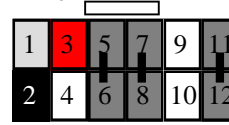

29-006A Panasonic
AV head-units

29-009 Siemens
VDO

29-008 Sony
3v & 5v units

29-011 Zenec

29-020 Pioneer &
Sony

Special external drive
PCB version

CHOOSE THE CORRECT HEAD-UNIT ADAPTER FROM THOSE BELOW

29-001 Alpine